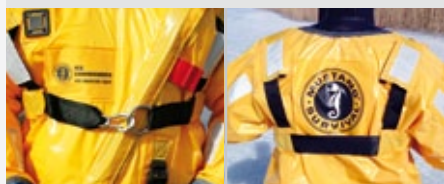

App. 45% lighter than comparable rescue suits

Easy cleaning smooth urethane-coated nylon exterior

Ergonomic fit of the facemask with enclosed neck seal and additional back waterproof zipper

Diagonal closing heavy duty zipper

Integral self-adjusting safety harness

Lightweight ergonomic boots with high grip

Ice spikes as accessory

Fixed lined gloves

ICE AND WATER RESCUE

www.lehmar.de

Have we raised your interest?
We would be happy to send
you more information!

Lehmar GmbH
Am Mirower Kanal 9
D-17248 Rechlin

Phone +49 (0) 398 23-211 02
Fax +49 (0) 398 23-211 66
info@lehmar.de

THE WORK, RESCUE AND IMMERSION SUIT Features

Ergonomic fit of the facemask with enclosed neck seal and additional back zipper

Chest clip

SOLAS reflective tapes

Diagonal closing zipper on the hood

Small sleeve pockets

Integrated safety harness

Lined 5-finger gloves

Attached boots with non-slip rubber soles

Detachable inner buoyancy liner