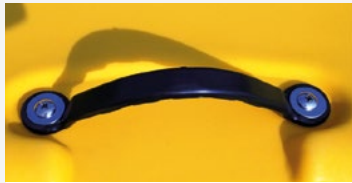

FAST RESCUE FROM ICE

The professional ice rescue system

Immediately ready for use

Indestructible

Signal colour yellow

High bouyancy

Perfect sliding due runners

Rescue from safety distance

Integrated reduction for easier rescue

Safety rope for rescuer

8 carrying handles

2 ice awls for progression on ice

Accessories:

safety rope on reel (buoyant)

rescue sling, transport bag

ICE AND WATER RESCUE

THE PROFESSIONAL ICE RESCUE SYSTEM

Features and Accessories

Safety rope for rescuer

Implementation for rescue rope

Runners for optimal sliding

Technical data:

Length:	1.93 m
Beam:	0.70 m
Height:	0.15 m
Weight:	13.6 kg
Buoyancy:	ca. 100 kg
Material:	Polyethylen

Carrying handles

Reduction system 4 to 1 pulley

Ice awls for safety progression

Accessories:

- Transport bag
- Rescue sling
- Rescue rope on reel (buoyant)
- Ice anchor screw

Body roller for gentle rescue of persons