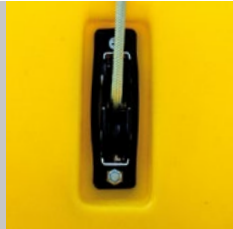

FAST RESCUE FROM ICE

The professional ice rescue system

Immediately ready for use

Indestructible

Signal colour yellow

High bouyancy

Perfect sliding due runners

Rescue from safety distance

THE PROFESSIONAL ICE RESCUE SYSTEM

Features and Accessories

Safety rope for rescuer

Implementation for rescue rope

Runners for optimal sliding

Technical data:

Length:	1.93 m
Beam:	0.70 m
Height:	0.15 m
Weight:	13.6 kg
Buoyancy:	ca. 100 kg
Material:	Polyethylen